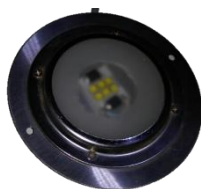

Without LENS